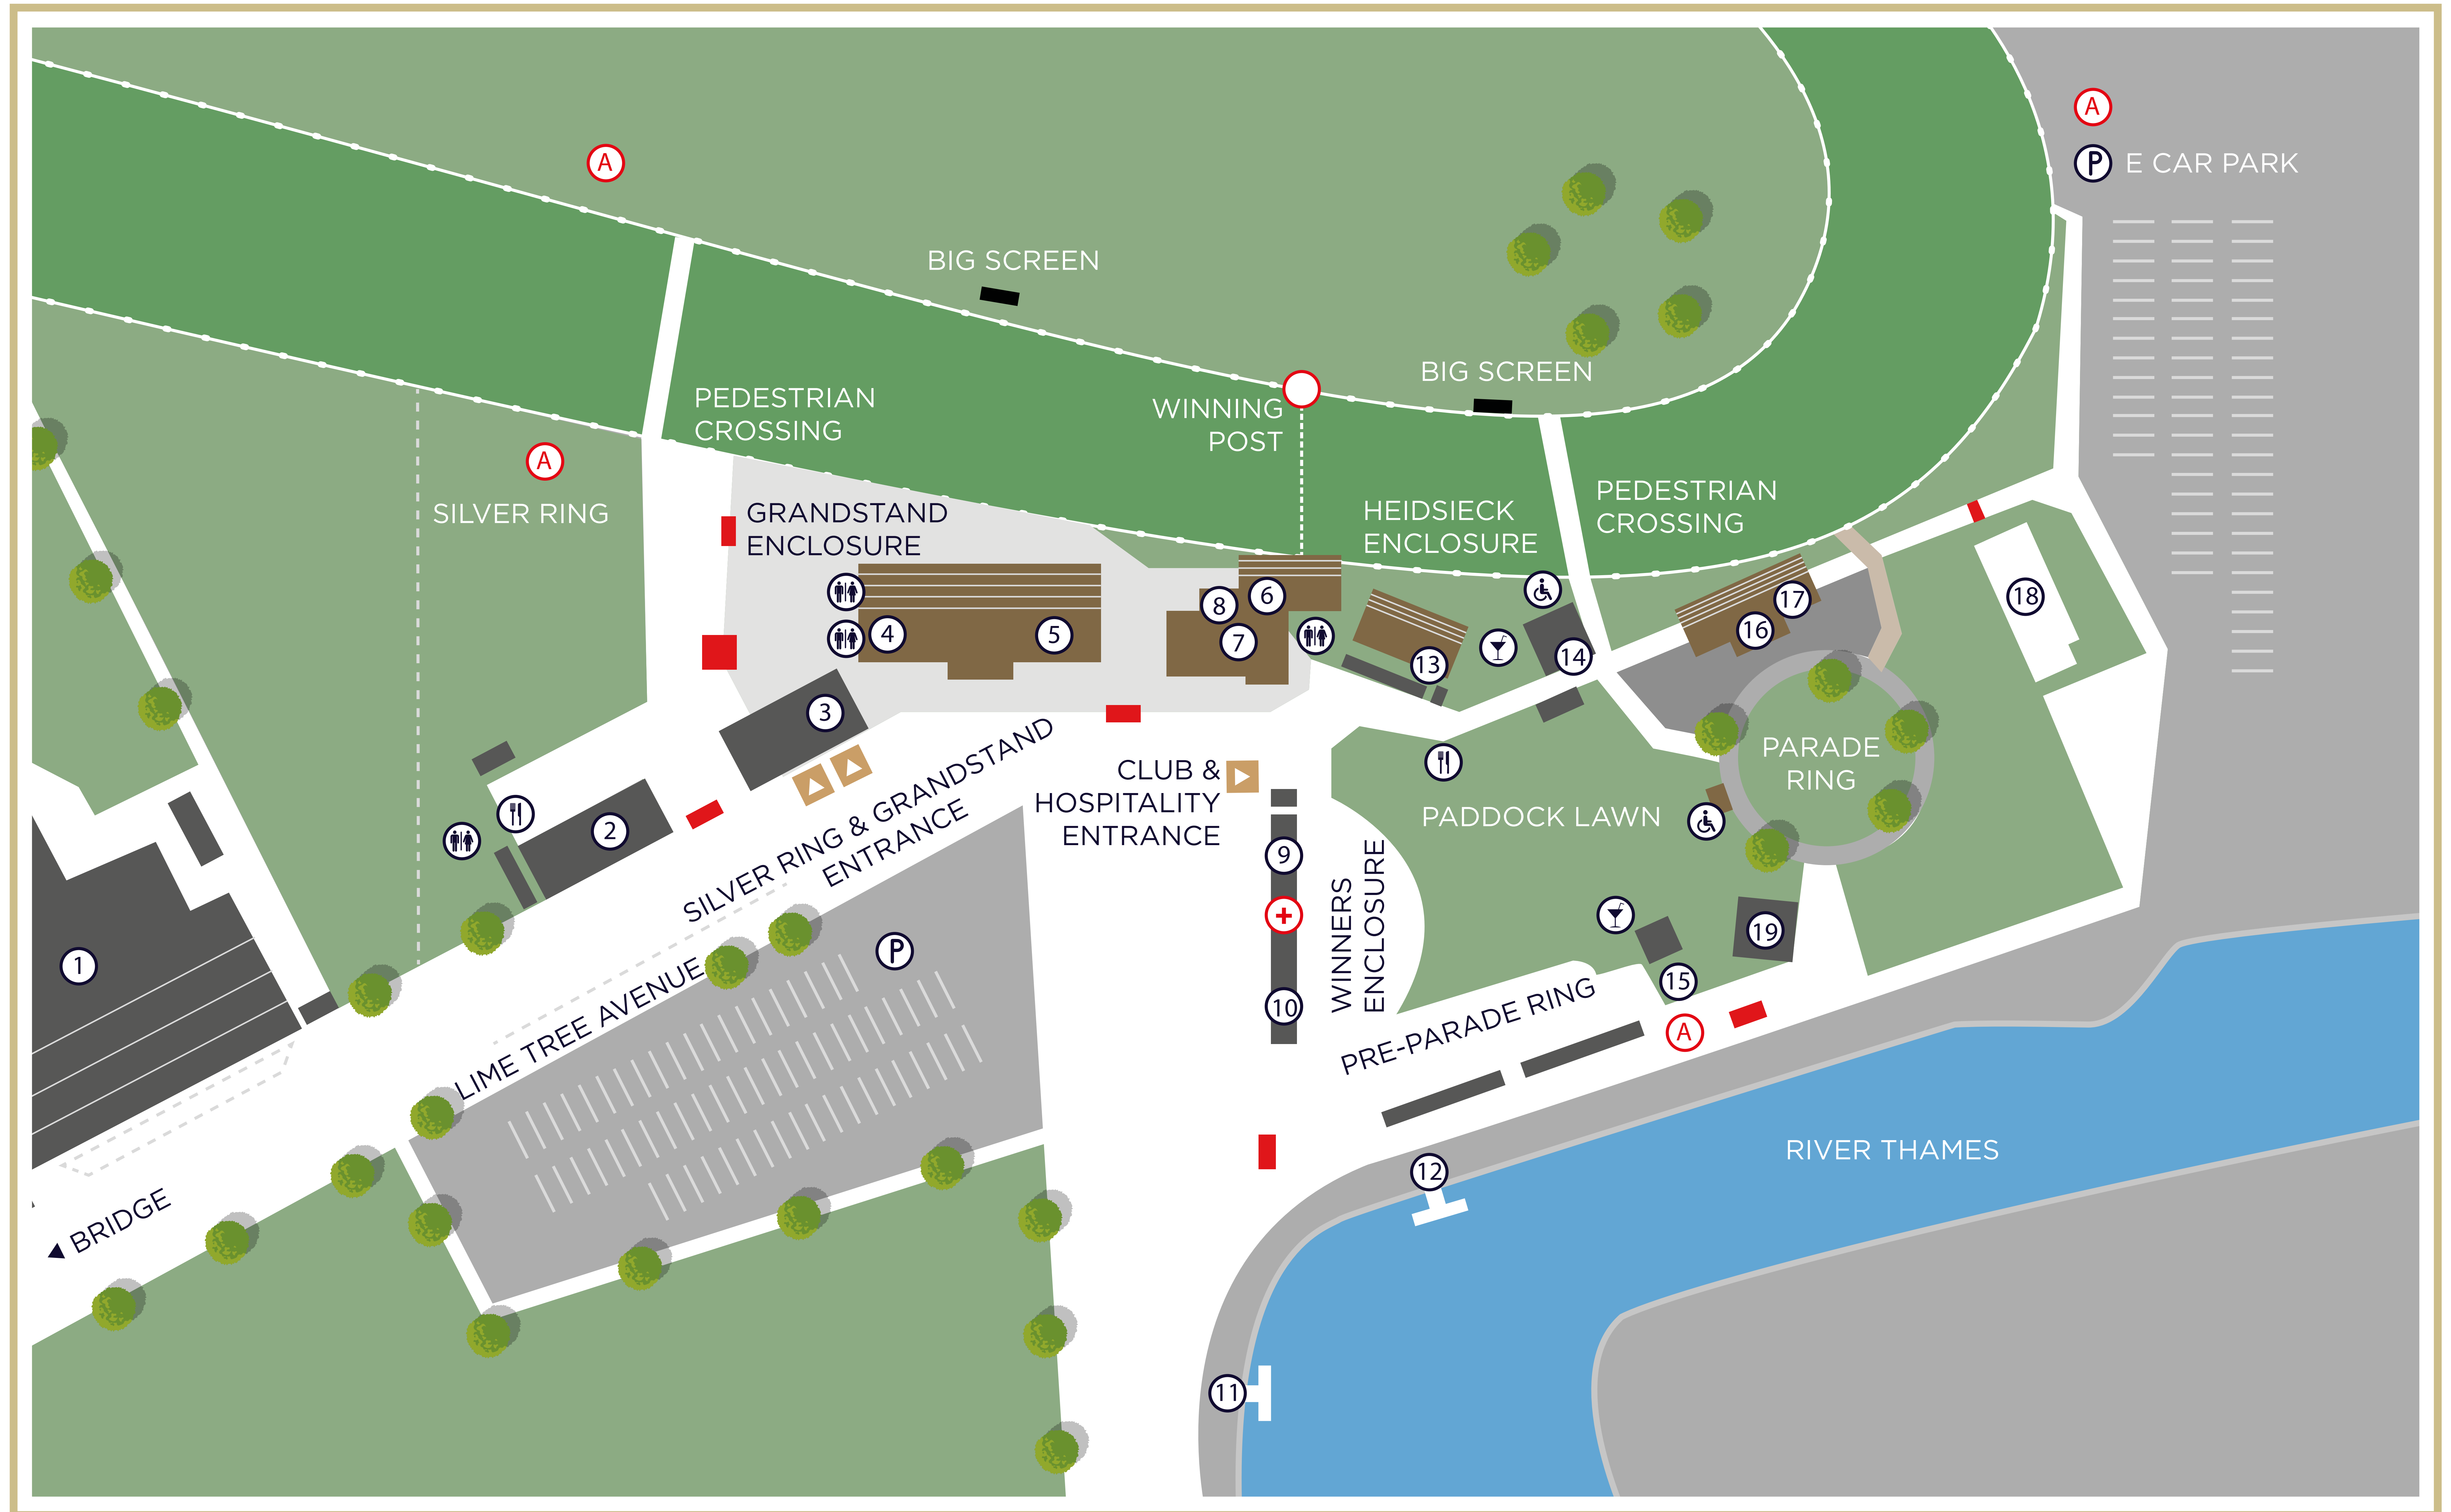

KEY

- | | | | |
|-----------------------------|------------------------------------|-------------------------|---------------------------------|
| 1. Stables | 6. Heinseick Enclosure | 11. River Taxi Jetty | 16. Paddock Pavilion |
| 2. Silver Ring Café | 7. Gastro@Royal Windsor Steakhouse | 12. VIP Jetty | 17. The MPM Flooring O&T Lounge |
| 3. Reception | 8. Annual Members Bar | 13. The Deck Restaurant | 18. Riverbank Marquee |
| 4. Royal Windsor Grandstand | 9. Public Medical Room | 14. Champagne Bar | 19. Live Music Stage |
| 5. 1866 Restaurant | 10. Weighing Room | 15. Estrella Lawn Bar | |

- | | | |
|------------------|---------------------|-------------------|
| First Aid Point | Pedestrian Entrance | Food |
| Disabled Viewing | Emergency Gates | Drink |
| Assembly Points | Car Parks | Public Lavatories |