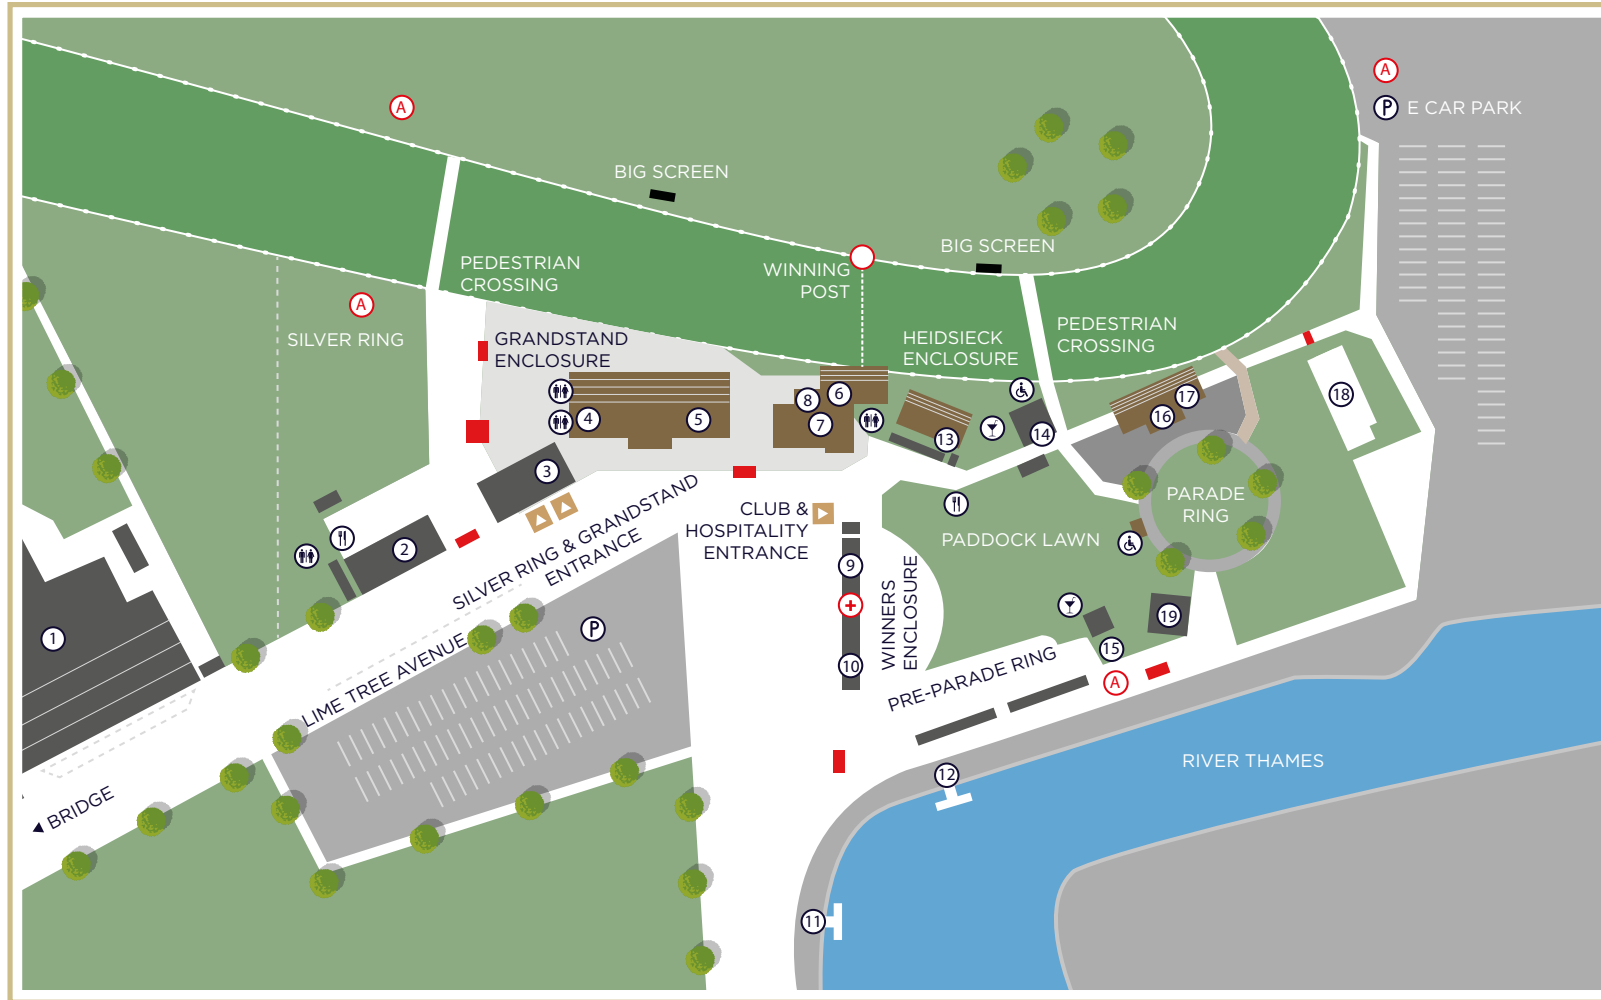

# KEY

- |                             |                                    |                                 |                                 |
|-----------------------------|------------------------------------|---------------------------------|---------------------------------|
| 1. Stables                  | 6. Heidsieck Enclosure             | 11. River Taxi Jetty            | 16. Paddock Pavilion            |
| 2. Silver Ring Café         | 7. Gastro@Royal Windsor Steakhouse | 12. VIP Jetty                   | 17. The MPM Flooring O&T Lounge |
| 3. Reception                | 8. Annual Members Bar              | 13. Bottega Terrazza Restaurant | 18. Riverbank Marquee           |
| 4. Royal Windsor Grandstand | 9. Public Medical Room             | 14. Champagne Bar               | 19. Live Music Stage            |
| 5. 1866 Restaurant          | 10. Weighing Room                  | 15. Estrella Lawn Bar           |                                 |

- |                  |                     |                   |
|------------------|---------------------|-------------------|
| First Aid Point  | Pedestrian Entrance | Food              |
| Disabled Viewing | Emergency Gates     | Drink             |
| Assembly Points  | Car Parks           | Public Lavatories |